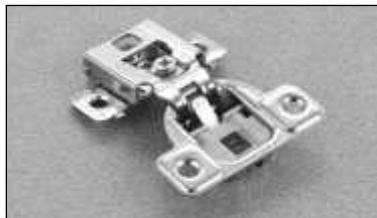

000331
 45° CORNER SCREW ON THICK DOOR HINGE

Clip On Plates

984350
 1MM STEEL CLIP ON DEPTH CAM ADJ FACE FRAME PLATE

984355
 3MM WOOD SCREW CLIP ON PLATE

Face Frame Hinges - Soft Close

000300
 1/2" OVERLAY SOFT CLOSE
 SCREW ON 3 CAM ADJ HINGE

000303
 5/8" OVERLAY SOFT CLOSE
 SCREW ON 3 CAM ADJ HINGE

000301
 3/4" OVERLAY SOFT CLOSE
 SCREW ON 3 CAM ADJ HINGE

000302
 1" OVERLAY SOFT CLOSE
 SCREW ON 3 CAM ADJ HINGE

000304
 1 1/4" OVERLAY SOFT CLOSE
 SCREW ON 3 CAM ADJ HINGE