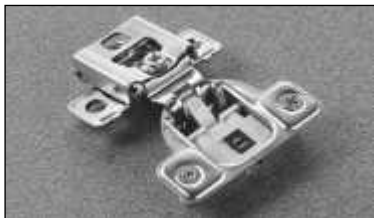

000331
 45° CORNER SCREW ON THICK DOOR HINGE

Clip On Plates

984350
 1MM STEEL CLIP ON DEPTH CAM ADJ FACE FRAME PLATE

984355
 3MM WOOD SCREW CLIP ON PLATE

Face Frame Hinges - Soft Close

000300
 1/2" OVERLAY SOFT CLOSE
 SCREW ON 3 CAM ADJ HINGE

000303
 5/8" OVERLAY SOFT CLOSE
 SCREW ON 3 CAM ADJ HINGE

000301
 3/4" OVERLAY SOFT CLOSE
 SCREW ON 3 CAM ADJ HINGE

000302
 1" OVERLAY SOFT CLOSE
 SCREW ON 3 CAM ADJ HINGE

000304
 1 1/4" OVERLAY SOFT CLOSE
 SCREW ON 3 CAM ADJ HINGE