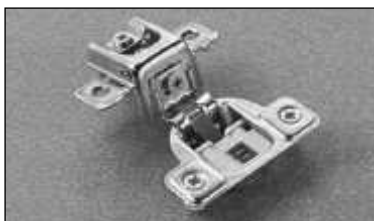

000331
 45° CORNER SCREW ON THICK DOOR HINGE

Clip On Plates

984350
 1MM STEEL CLIP ON DEPTH CAM ADJ FACE FRAME PLATE

984355
 3MM WOOD SCREW CLIP ON PLATE

Face Frame Hinges - Soft Close

000300
 1/2" OVERLAY SOFT CLOSE
 SCREW ON 3 CAM ADJ HINGE

000303
 5/8" OVERLAY SOFT CLOSE
 SCREW ON 3 CAM ADJ HINGE

000301
 3/4" OVERLAY SOFT CLOSE
 SCREW ON 3 CAM ADJ HINGE

000302
 1" OVERLAY SOFT CLOSE
 SCREW ON 3 CAM ADJ HINGE

000304
 1 1/4" OVERLAY SOFT CLOSE
 SCREW ON 3 CAM ADJ HINGE