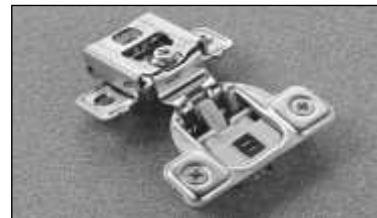

000331
 45° CORNER SCREW ON THICK DOOR HINGE

Clip On Plates

984350
 1MM STEEL CLIP ON DEPTH CAM ADJ FACE FRAME PLATE

984355
 3MM WOOD SCREW CLIP ON PLATE

Face Frame Hinges - Soft Close

000300
 1/2" OVERLAY SOFT CLOSE
 SCREW ON 3 CAM ADJ HINGE

000303
 5/8" OVERLAY SOFT CLOSE
 SCREW ON 3 CAM ADJ HINGE

000301
 3/4" OVERLAY SOFT CLOSE
 SCREW ON 3 CAM ADJ HINGE

000302
 1" OVERLAY SOFT CLOSE
 SCREW ON 3 CAM ADJ HINGE

000304
 1 1/4" OVERLAY SOFT CLOSE
 SCREW ON 3 CAM ADJ HINGE