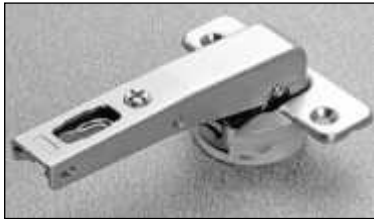

Frameless Hinges - Soft Close

000341
 45° SOFT CLOSE S/O HINGE

000336
 105° 1/2" OVERLAY SCREW ON HINGE

000337
 105° FULL OVERLAY SCREW ON HINGE

000340
 105° BLIND CORNER SOFT CLOSE SCREW ON HINGE

000339
 110° HALF OVERLAY SOFT CLOSE SCREW ON HINGE

000338
 110° INSET SOFT CLOSE SCREW ON HINGE

Frameless Hinges - Self Close

984325
 1/2" OVERLAY 165° BI-FOLD SCREW ON HINGE

984330
 70° PIE CUT CORNER SCREW ON HINGE

000332
 BLIND CORNER SCREW ON THICK DOOR HINGE

000331
 45° CORNER SCREW ON THICK DOOR HINGE

Clip On Plates

984350
 1MM STEEL CLIP ON DEPTH CAM ADJ FACE FRAME PLATE

984355
 3MM WOOD SCREW CLIP ON PLATE

Face Frame Hinges - Soft Close

000300
 1/2" OVERLAY SOFT CLOSE
 SCREW ON 3 CAM ADJ HINGE