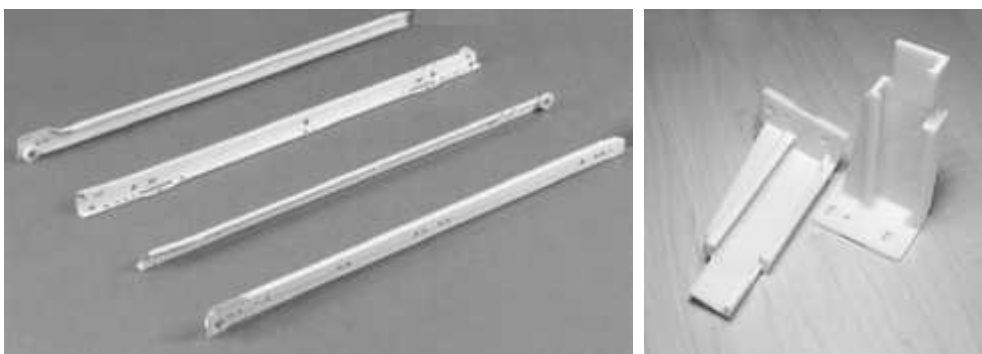

- **000535** - 12"
- **000534** - 14"
- **000533** - 16"
- **000532** - 18"
- **000531** - 20"
- **000530** - 22"
- **000529** - 24"