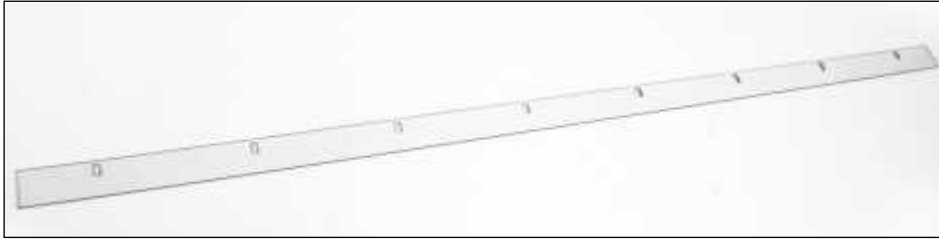

Miscellaneous

001000 - Clear Heat Shield (4' length - sizable)