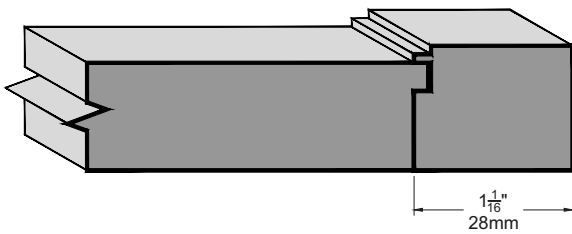

2 WOOD PRODUCTS
Precision Series

PRECISION SERIES

Frame Profiles

This line of wood slim shaker doors have a very narrow frame fixed to a 3/4" panel.

WOOD PRODUCTS
Precision Series

E9034

E9037

E9035

E9038

E9036

E9039

Mullion Frames

These Precision Series doors are available as a frame or with the **SFM** mullion options. See pages 68 - 70.