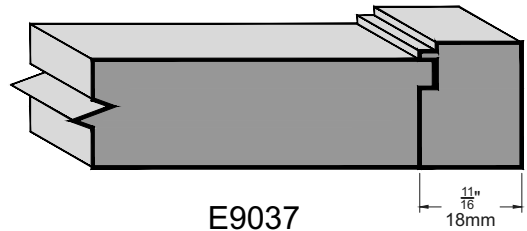

2 WOOD PRODUCTS
Precision Series

PRECISION SERIES

Frame Profiles

This line of wood slim shaker doors have a very narrow frame fixed to a 3/4" panel.

WOOD PRODUCTS
Precision Series

E9034

E9037

E9035

E9038

E9036

E9039

Mullion Frames

These Precision Series doors are available as a frame or with the **SFM** mullion options. See pages 68 - 70.