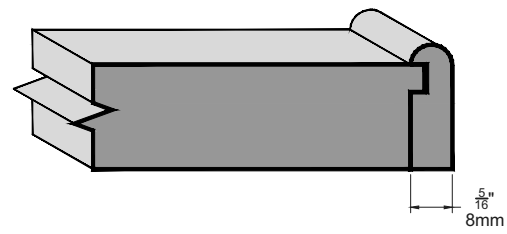

2 WOOD PRODUCTS
Precision Series

PRECISION SERIES

Frame Profiles

This line of wood slim shaker doors have a very narrow frame fixed to a 3/4" panel.

WOOD PRODUCTS
Precision Series

E9034

E9037

E9035

E9038

E9036

E9039

Mullion Frames

These Precision Series doors are available as a frame or with the **SFM** mullion options. See pages 68 - 70.