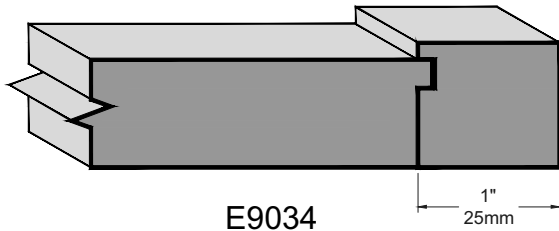

2 WOOD PRODUCTS
Precision Series

PRECISION SERIES

Frame Profiles

This line of wood slim shaker doors have a very narrow frame fixed to a 3/4" panel.

WOOD PRODUCTS
Precision Series

E9034

E9037

E9035

E9038

E9036

E9039

Mullion Frames

These Precision Series doors are available as a frame or with the **SFM** mullion options. See pages 68 - 70.