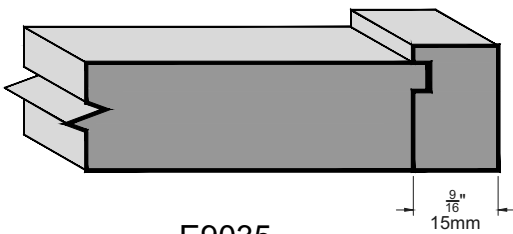

2 WOOD PRODUCTS
Precision Series

PRECISION SERIES

Frame Profiles

This line of wood slim shaker doors have a very narrow frame fixed to a 3/4" panel.

WOOD PRODUCTS
Precision Series

E9034

E9037

E9035

E9038

E9036

E9039

Mullion Frames

These Precision Series doors are available as a frame or with the **SFM** mullion options. See pages 68 - 70.