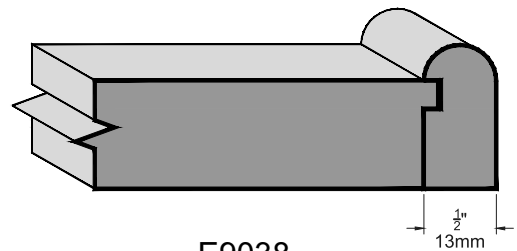

2 WOOD PRODUCTS
Precision Series

PRECISION SERIES

Frame Profiles

This line of wood slim shaker doors have a very narrow frame fixed to a 3/4" panel.

WOOD PRODUCTS
Precision Series

E9034

E9037

E9035

E9038

E9036

E9039

Mullion Frames

These Precision Series doors are available as a frame or with the **SFM** mullion options. See pages 68 - 70.