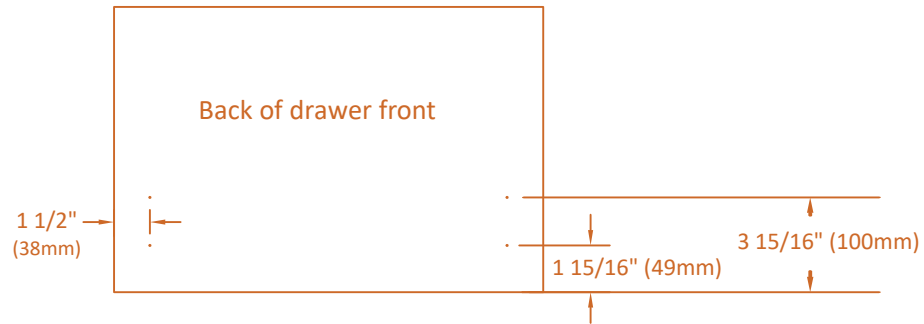

Nova Pro Drawer Front Clip Location

3/4" (19mm) Carcass

Top and Mid drawers

Bottom drawers

Date	07/26/21	Sales Order		Door Style		Door Material	
Customer		PO		Cabinet Material			
Project Title				Cons. Method			