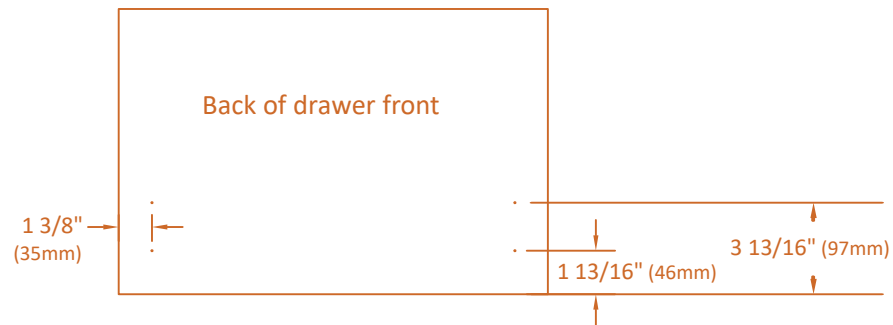

Nova Pro Drawer Front Clip Location

5/8" (16mm) Carcass

Top and Mid drawers

Bottom drawers

Date	07/26/21	Sales Order	
Customer		PO	
Project Title			

Door Style		Door Material	
Cabinet Material			
Cons. Method			