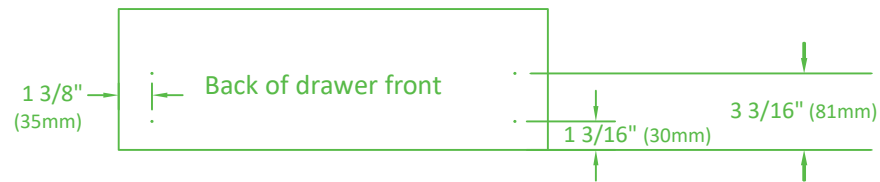

Nova Pro Drawer Front Clip Location

5/8" (16mm) Carcass

Top and Mid drawers

Bottom drawers

Date	07/26/21	Sales Order	
Customer		PO	
Project Title			

Door Style		Door Material	
Cabinet Material			
Cons. Method			