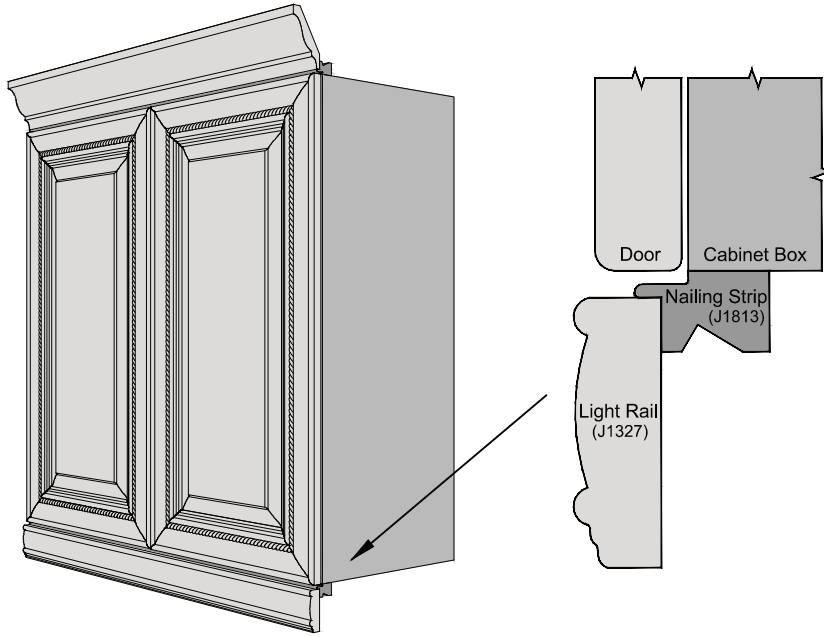

WOOD PRODUCTS

WOOD MOLDINGS - Light Rail Molding

2 WOOD PRODUCTS
Wood Moldings

Light Rail Molding Nailer Strips

***J1811**
3/4" x 3/4"
(19.1 x 19.1mm)

***J1812**
1 1/8" x 3/4"
(28.6 x 19.1mm)

***J1813**
1 1/4" x 3/4"
(31.8 x 19.1mm)

***J1814**
1 1/2" x 3/4"
(38.1 x 19.1mm)

Light Rail Molding

***J1802**
1 3/16" x 2"
(20.3 x 50.8mm)

***J1798**
1 3/16" x 2"
(20.3 x 50.8mm)

***J1801**
1 3/16" x 2"
(20.3 x 50.8mm)

***J1795**
1 3/16" x 2"
(20.3 x 50.8mm)

***J1789**
1 3/16" x 2"
(20.3 x 50.8mm)

***J1803**
1 3/16" x 2"
(20.3 x 50.8mm)

***J1791**
1 3/16" x 2"
(20.3 x 50.8mm)

***J1785**
1 3/16" x 2"
(20.3 x 50.8mm)

***J1807**
1 3/16" x 2"
(20.3 x 50.8mm)

***J1809**
1 3/16" x 2"
(20.3 x 50.8mm)

***J1793**
1 3/16" x 2"
(20.3 x 50.8mm)

***J1794**
1 3/16" x 2"
(20.3 x 50.8mm)

***J1808**
1 3/16" x 2"
(20.3 x 50.8mm)

J121
3/4" x 2 1/4"
(19.1 x 57.1mm)