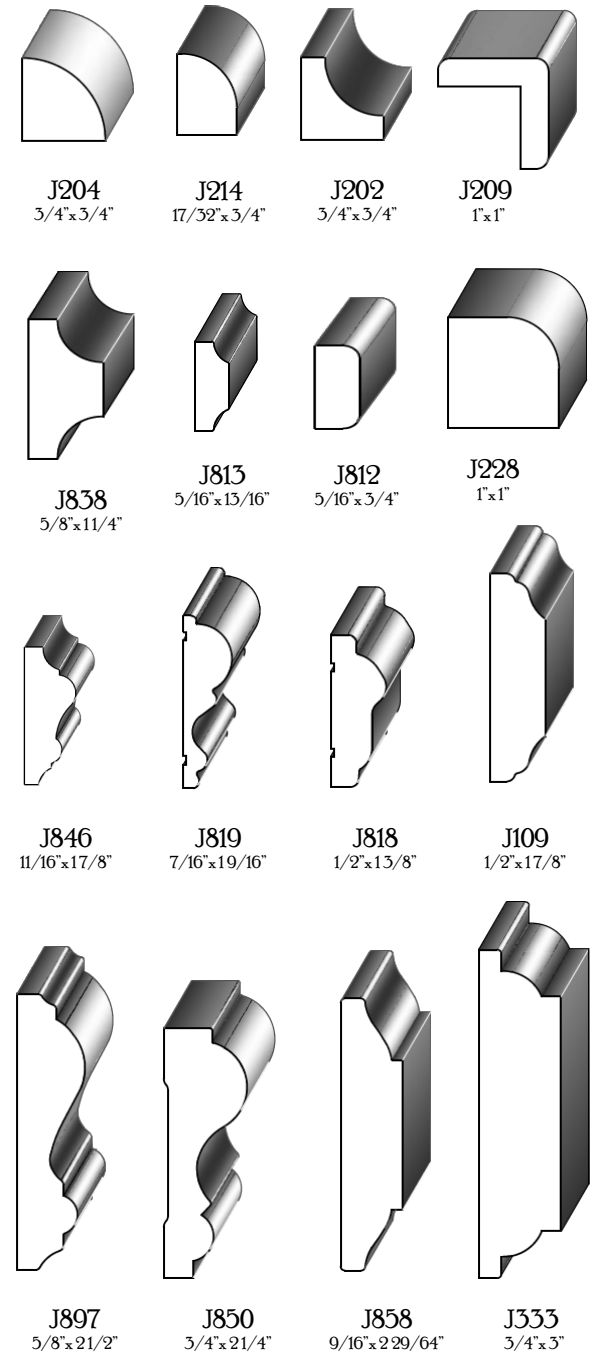

Plant-On, Panel Cap, and Corner Molding