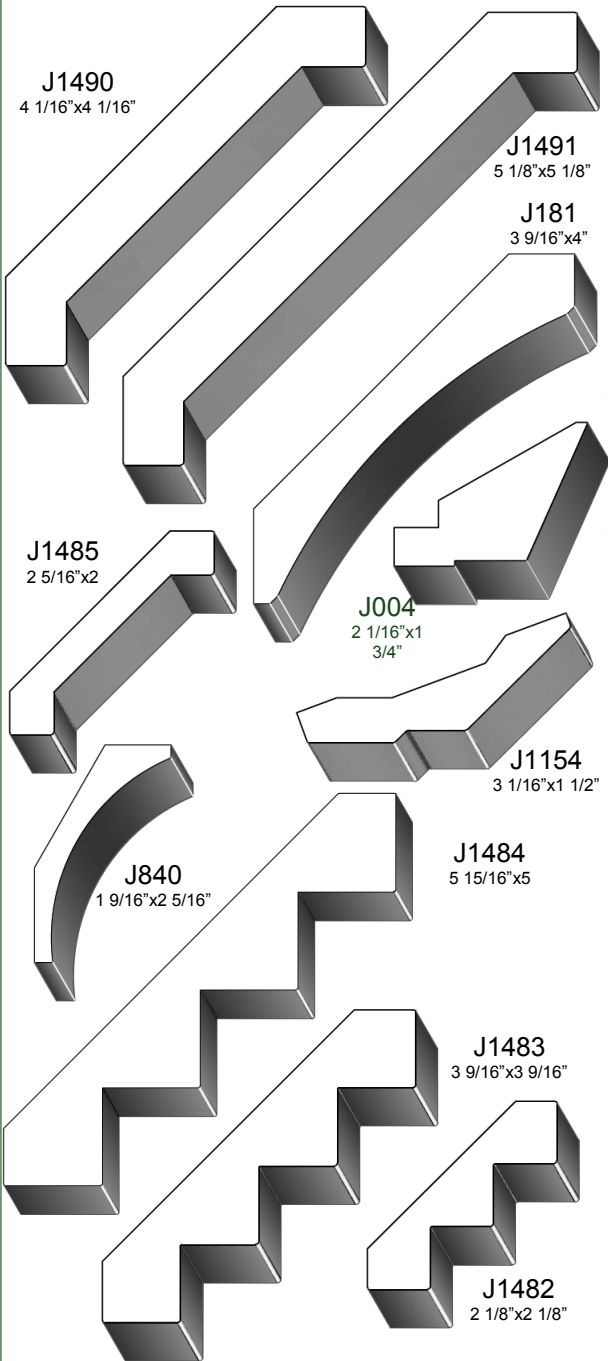

Wood Species:

Most profiles are available in the following wood species:

Oak, Maple, Cherry, Paint Grade, Alder, Hickory and Knotty Pine. If you require another specie, please call to arrange a special order.

P.O. Box 1659
275 Badger Ave.
Winkler, MB R6W 4B5

Phone: 800-665-0623
Fax: 204-325-5617

E-mail: sales@eliaswoodwork.com
Website: www.eliaswoodwork.com

Contemporary Molding

www.eliaswoodwork.com

Cabinet Soffit/Crown Molding

J631
9/16"x4 1/4"

J657
5/8"x6 15/16"

J658
5/8"x4 61/64"

J020
15/16"x3 1/4"

J628
1/2"x2 1/4"

Header/Architrave Molding

Casing and Baseboard Molding

Plant-On, Panel Cap, and Corner Molding