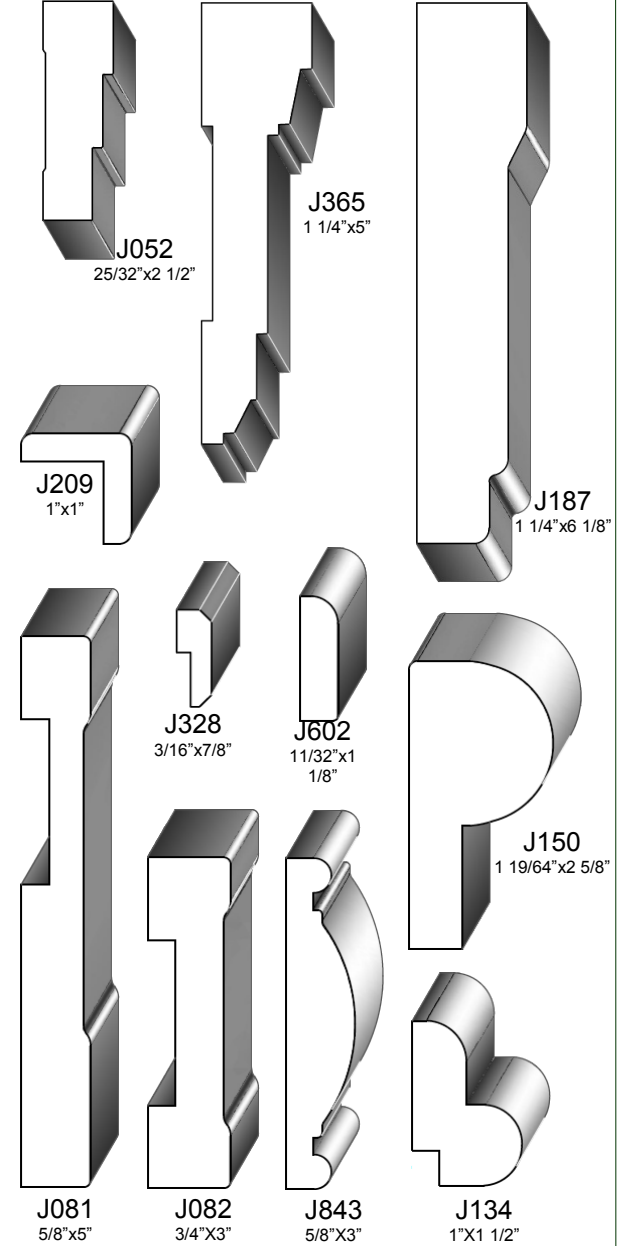

Wood Species:

Most profiles are available in the following wood species:

Oak, Maple, Cherry, Paint Grade, Alder, Hickory and Knotty Pine. If you require another specie, please call to arrange a special order.

J631
9/16"x4 1/4"

J657
5/8"x6 15/16"

J658
5/8"x4 61/64"

J020
15/16"x3 1/4"

J628
1/2"x2 1/4"

Header/Architrave Molding

Casing and Baseboard Molding

Plant-On, Panel Cap, and Corner Molding