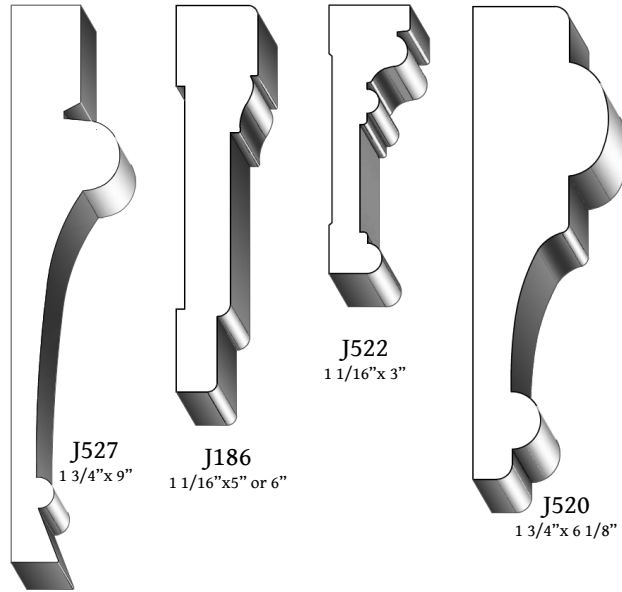

Cabinet Soffit/Crown Molding

Header/Architrave Molding